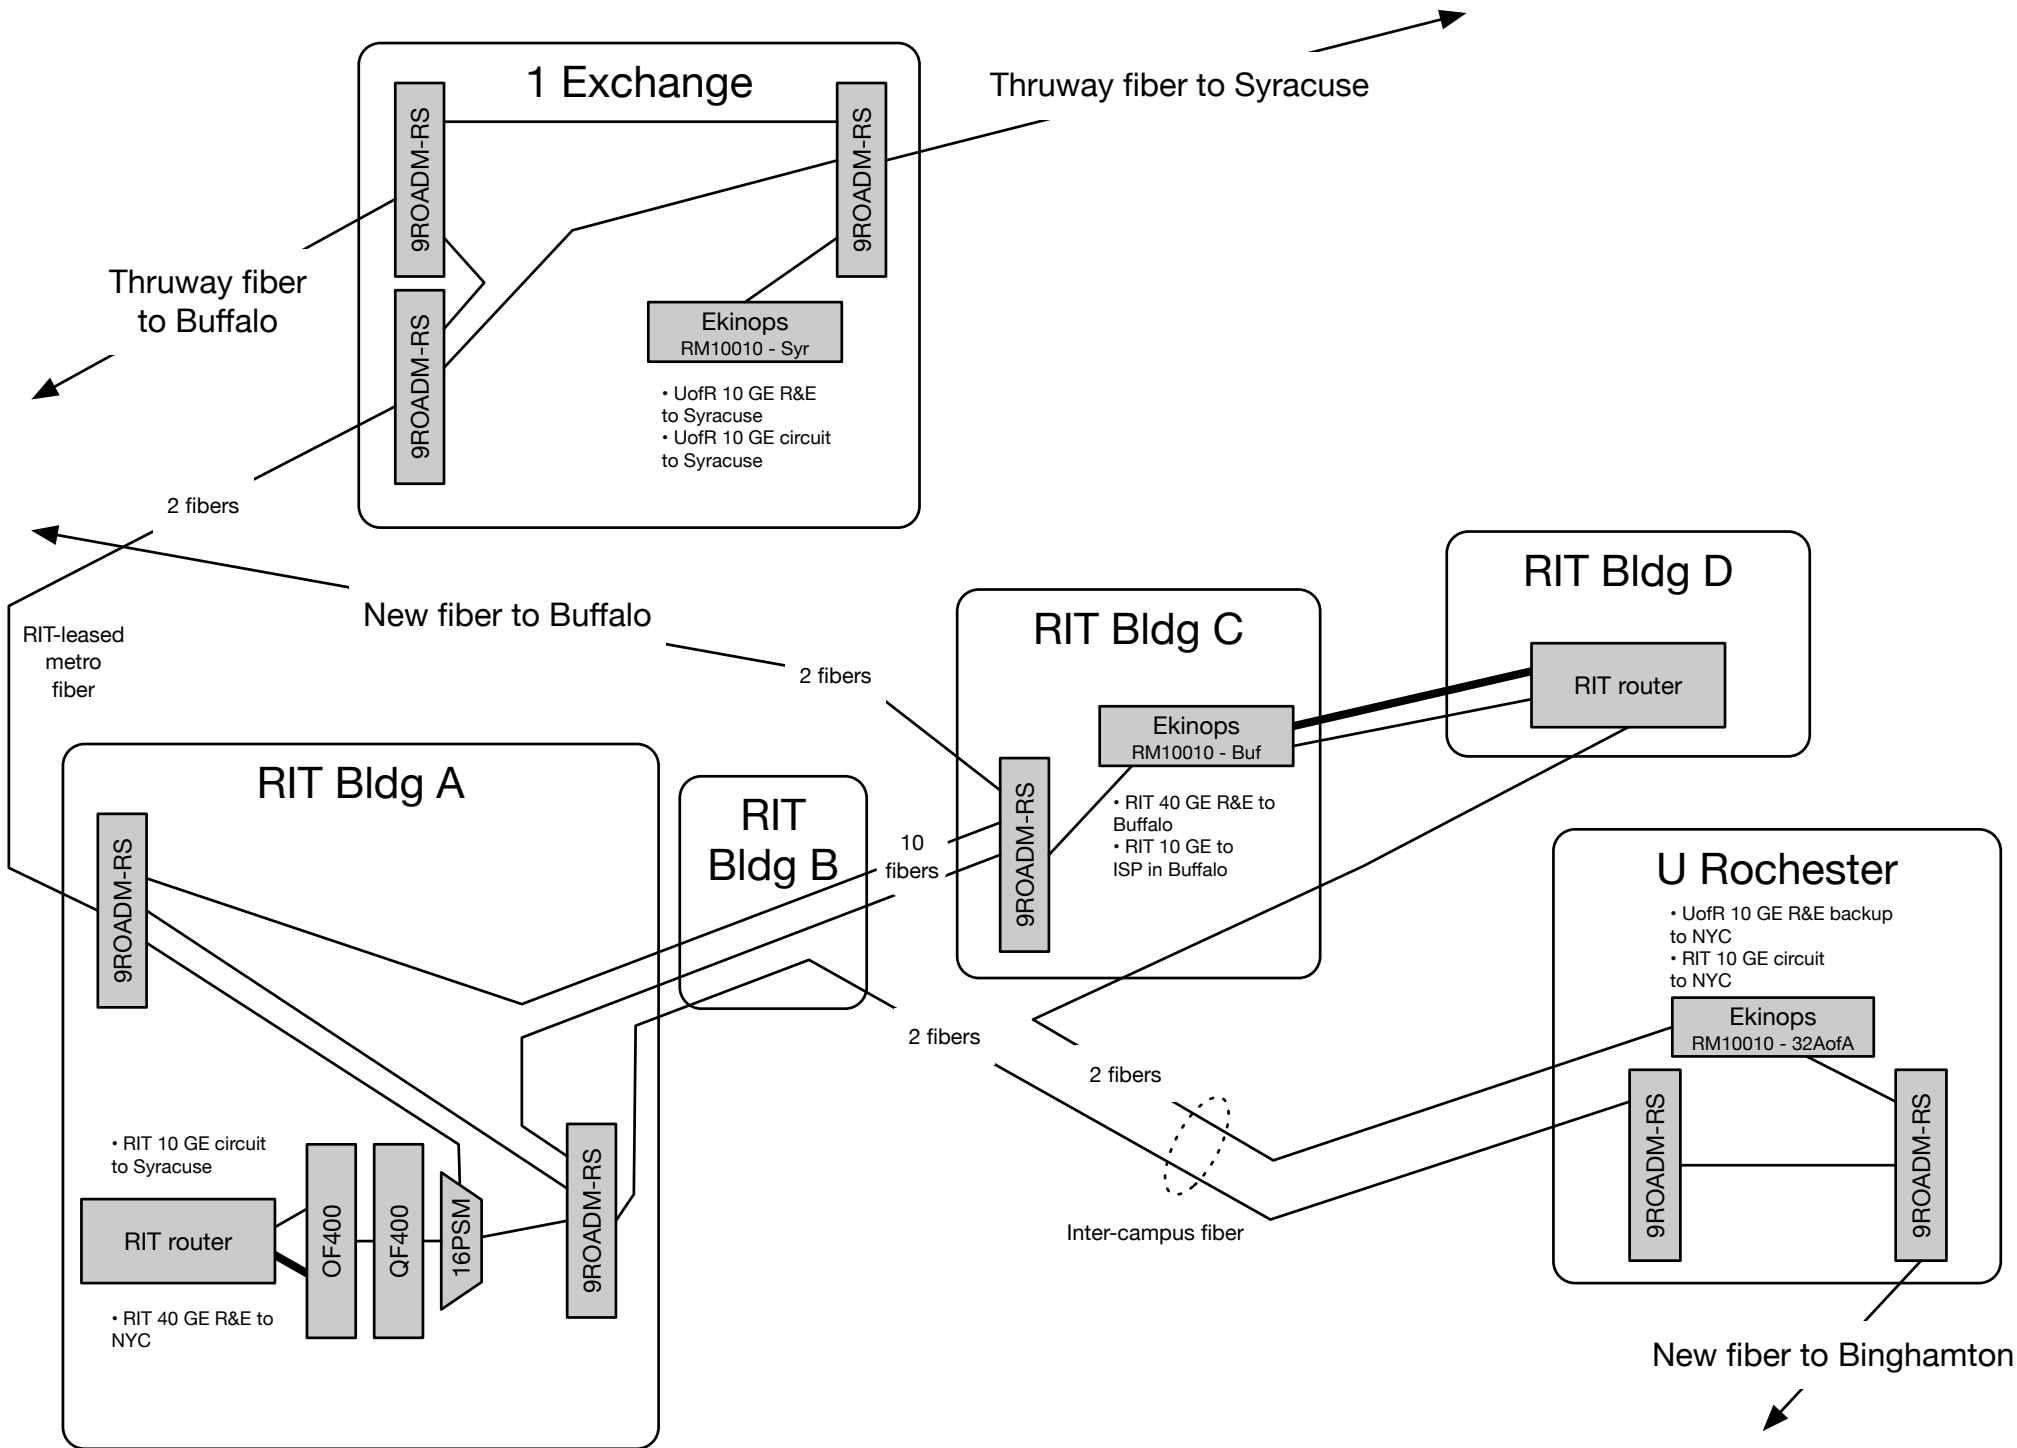

Integrating Campuses into the Regional Optical Platform

Bill Owens, Chief Network Architect, NYSERNet

1 Exchange

Thruway fiber to Syracuse

Thruway fiber to Buffalo

2 fibers

New fiber to Buffalo

2 fibers

RIT Bldg A

RIT Bldg B

RIT Bldg C

RIT Bldg D

U Rochester

Inter-campus fiber

New fiber to Binghamton

• RIT 10 GE circuit to Syracuse

• RIT 40 GE R&E to NYC

• RIT 40 GE R&E to Buffalo
• RIT 10 GE to ISP in Buffalo

• UofR 10 GE R&E backup to NYC
• RIT 10 GE circuit to NYC

Ekinops
RM10010 - Syr

Ekinops
RM10010 - Buf

Ekinops
RM10010 - 32AofA