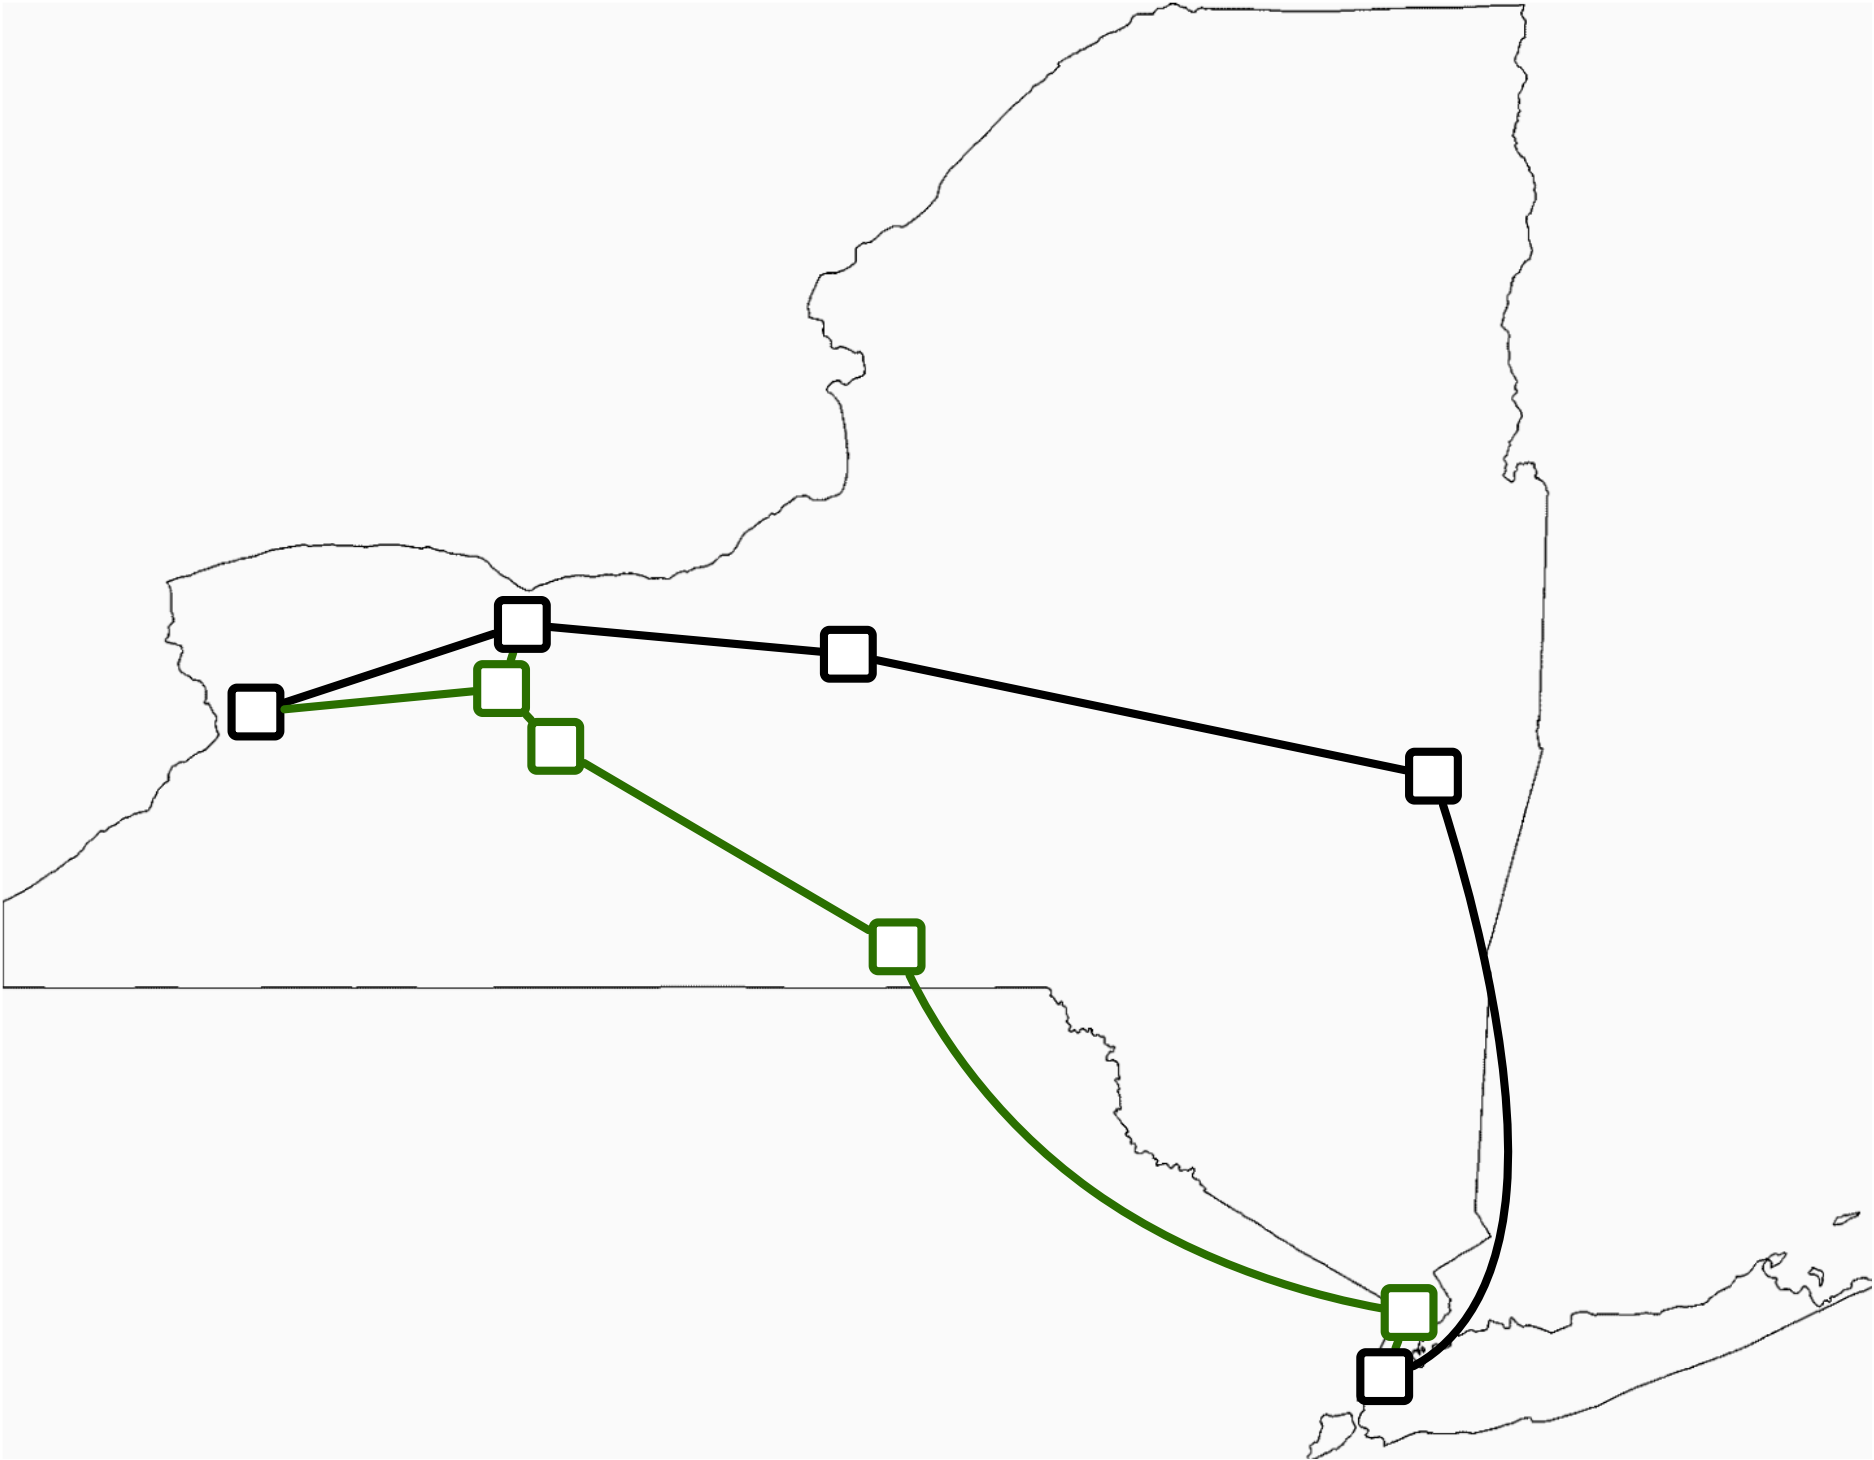

Integrating Campuses into the Regional Optical Platform

Bill Owens, Chief Network Architect, NYSERNet

1 Exchange

Thruway fiber to Syracuse

Thruway fiber to Buffalo

2 fibers

New fiber to Buffalo

2 fibers

RIT Bldg A

RIT Bldg B

RIT Bldg C

RIT Bldg D

U Rochester

Inter-campus fiber

New fiber to Binghamton

• RIT 10 GE circuit to Syracuse

• RIT 40 GE R&E to NYC

• RIT 40 GE R&E to Buffalo
• RIT 10 GE to ISP in Buffalo

• UofR 10 GE R&E backup to NYC
• RIT 10 GE circuit to NYC

Ekinops
RM10010 - Syr

Ekinops
RM10010 - Buf

Ekinops
RM10010 - 32AofA