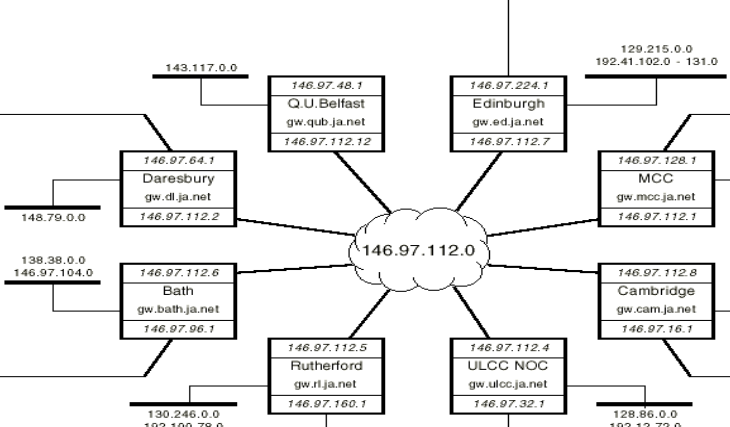

97.x.y
C Site
e.ja.net
7.112.y

**The JANET IP Service
Logical Layout
March 1992**
version 18/3/92.1 by Sam Wilson, EUCS

Site router with backbone interface address

Site Name gw.site.ja.net 146.97.x.y

Site LAN(s) with network number(s)

123.45.0.0

06/05/2018

Re-designing the access and aggregation layers of Janet

Rob Evans. Chief network architect, Janet.

Map reproduction courtesy of the Norman B. Leventhal Map Center at the Boston Public Library