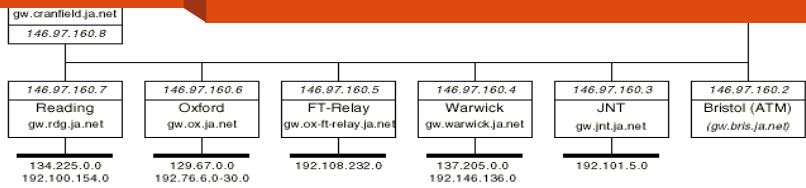

97.x.y
C Site
e.ja.net
7.112.y

**The JANET IP Service
Logical Layout
March 1992**
version 18/3/92.1 by Sam Wilson, EUCS

Site router with backbone interface address

Site Name gw.site.ja.net 146.97.x.y

Site LAN(s) with network number(s)

123.45.0.0

06/05/2018

Re-designing the access and aggregation layers of Janet

Rob Evans. Chief network architect, Janet.

Map reproduction courtesy of the Norman B. Leventhal Map Center at the Boston Public Library