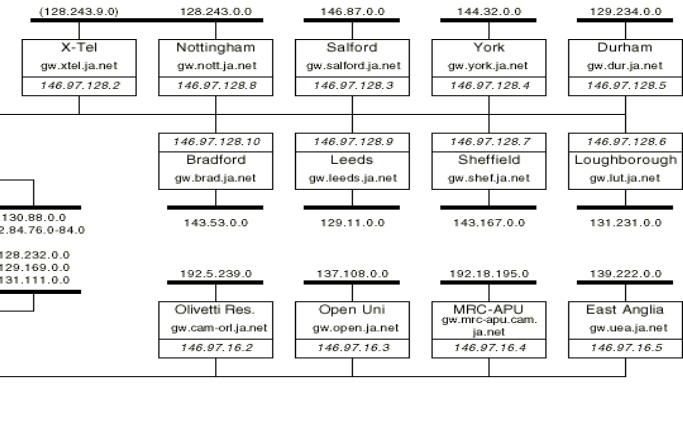

97.x.y
C Site
e.ja.net
7.112.y

**The JANET IP Service
Logical Layout
March 1992**
version 18/3/92.1 by Sam Wilson, EUCS

Site router with backbone interface address

Site Name gw.site.ja.net 146.97.x.y

Site LAN(s) with network number(s)

123.45.0.0

06/05/2018

Re-designing the access and aggregation layers of Janet

Rob Evans. Chief network architect, Janet.

Map reproduction courtesy of the Norman B. Leventhal Map Center at the Boston Public Library