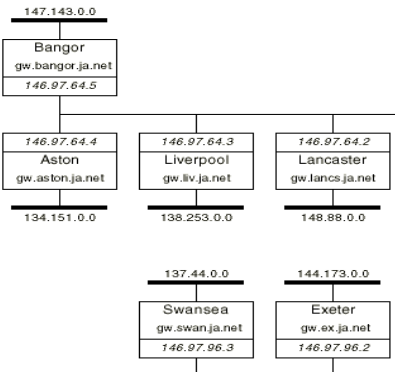

97.x.y
C Site
e.ja.net
7.112.y

**The JANET IP Service
Logical Layout
March 1992**
version 18/3/92.1 by Sam Wilson, EUCS

Site router with backbone interface address

Site Name gw.site.ja.net 146.97.x.y

Site LAN(s) with network number(s)

123.45.0.0

06/05/2018

Re-designing the access and aggregation layers of Janet

Rob Evans. Chief network architect, Janet.

Map reproduction courtesy of the Norman B. Leventhal Map Center at the Boston Public Library