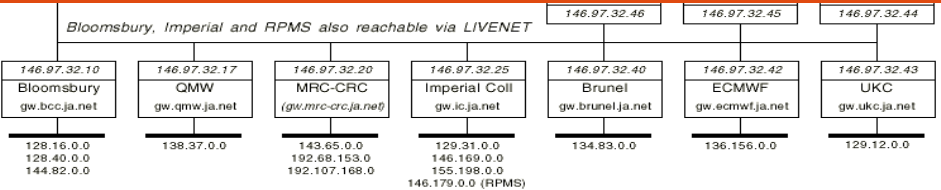

97.x.y
C Site
e.ja.net
7.112.y

**The JANET IP Service
Logical Layout
March 1992**
version 18/3/92.1 by Sam Wilson, EUCS

Site router with backbone interface address

Site Name gw.site.ja.net 146.97.x.y

Site LAN(s) with network number(s)

123.45.0.0

06/05/2018

Re-designing the access and aggregation layers of Janet

Rob Evans. Chief network architect, Janet.

Map reproduction courtesy of the Norman B. Leventhal Map Center at the Boston Public Library