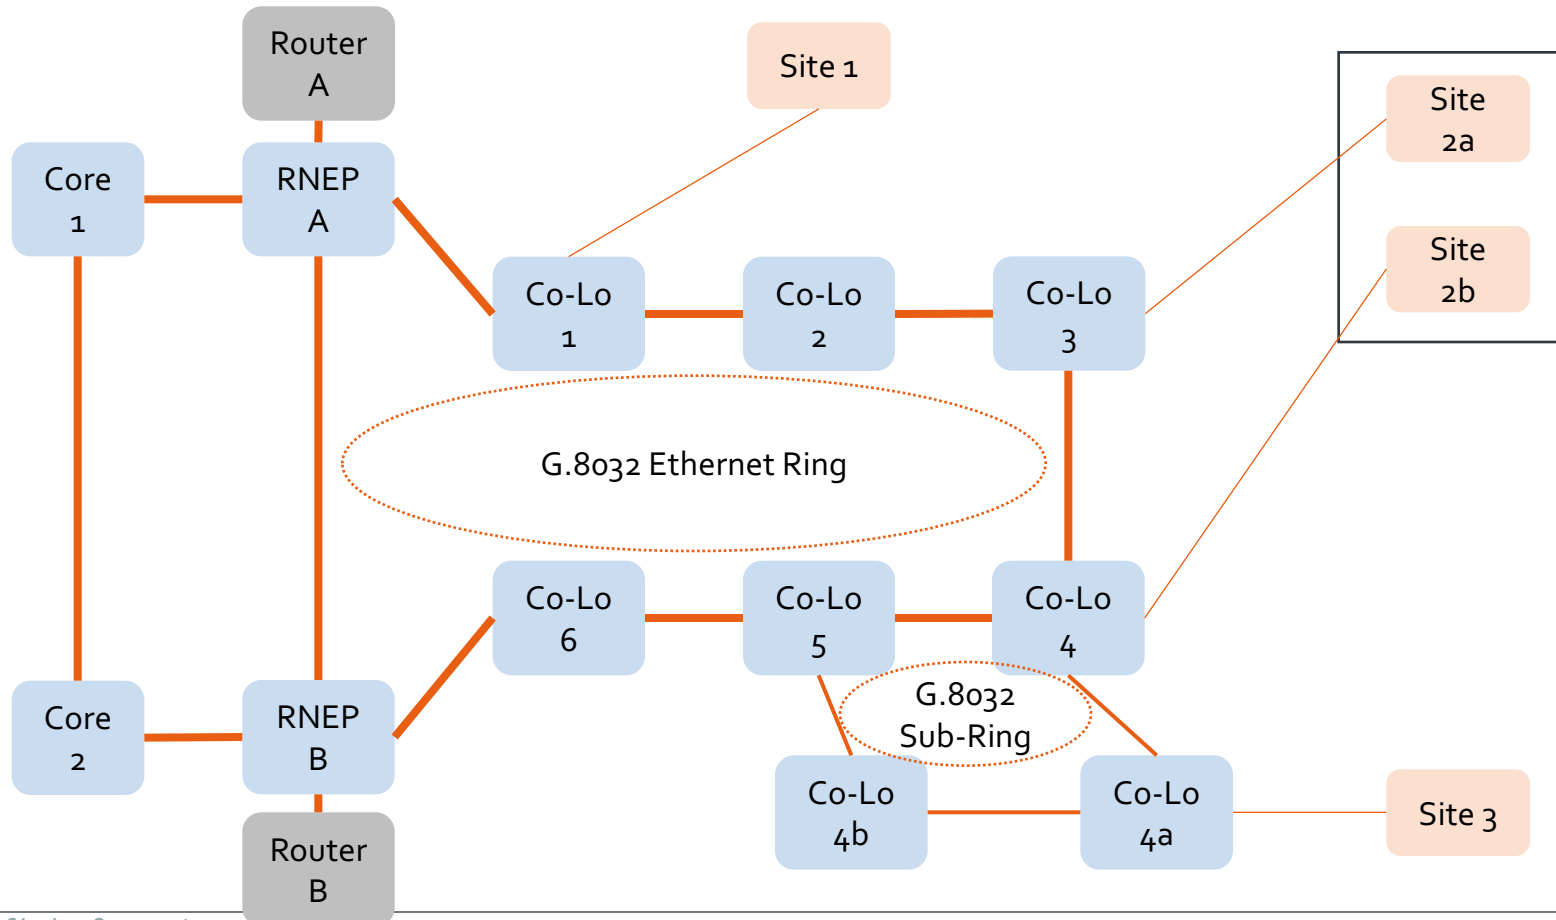

97.x.y
C Site
e.ja.net
7.112.y

**The JANET IP Service
Logical Layout
March 1992**
version 18/3/92.1 by Sam Wilson, EUCS

Site router with backbone interface address

Site Name gw.site.ja.net 146.97.x.y

Site LAN(s) with network number(s)

123.45.0.0

06/05/2018

Re-designing the access and aggregation layers of Janet

Rob Evans. Chief network architect, Janet.

Map reproduction courtesy of the Norman B. Leventhal Map Center at the Boston Public Library

- » Regulated infrastructure provider – Openreach
 - › Formerly part of BT
- » Did not want to give access to it's dark fibre
 - › Mandated to do so by regulator; prepared to launch it
 - › Appeal succeeds at 11th hour
- » Halfway house
 - › Buy a 10G circuit, get access to DWDM filter ports
- » Dark fibre from other providers where possible