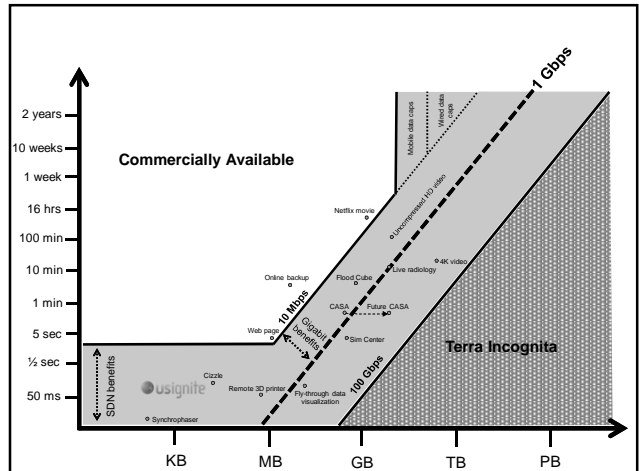

Tomorrow's Internet Apps
Glenn Ricart

**Public-private
partnership**

501(c)(3)

- ### TYPICAL APP CHARACTERISTICS
- Real-time (apparently instantaneous)
 - Very low latency
 - Reliable (no hiccups)
 - Cyberphysical interactions
 - Big data to the end user / anchor institution
 - Visual data exploration (“fly-through”)
 - Collaborative (in the moment)
 - Distributed
- 11