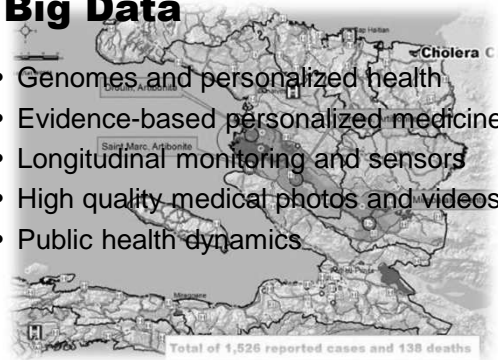

US Ignite Applications Summit

- [Video](#) (YouTube)
- [Video](#) (Glenn's machine)

Connected Collaboration

Cizzle

18

Public Apps Library

Engage3D

20

Virtual Community Supercomputer

Big Data

- Genomes and personalized health
- Evidence-based personalized medicine
- Longitudinal monitoring and sensors
- High quality medical photos and videos
- Public health dynamics