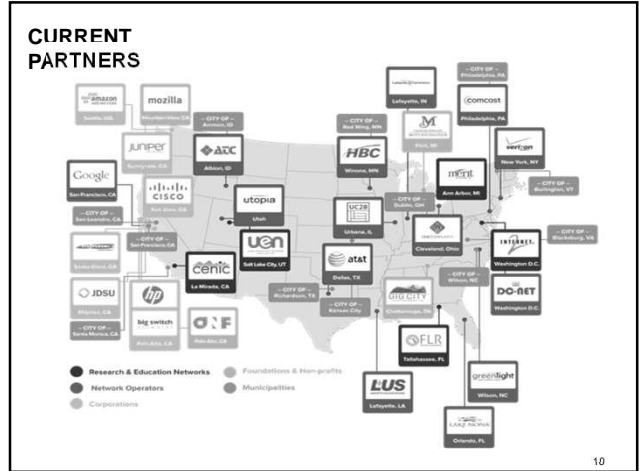

Tomorrow's Internet Apps
Glenn Ricart

**Public-private
partnership**

501(c)(3)

- ### TYPICAL APP CHARACTERISTICS
- Real-time (apparently instantaneous)
 - Very low latency
 - Reliable (no hiccups)
 - Cyberphysical interactions
 - Big data to the end user / anchor institution
 - Visual data exploration (“fly-through”)
 - Collaborative (in the moment)
 - Distributed
- 11